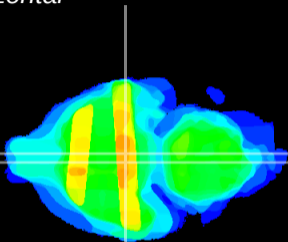

Coronal

Sagittal-R

Sagittal-L

ViBrism: CX35158
Horizontal

VMH